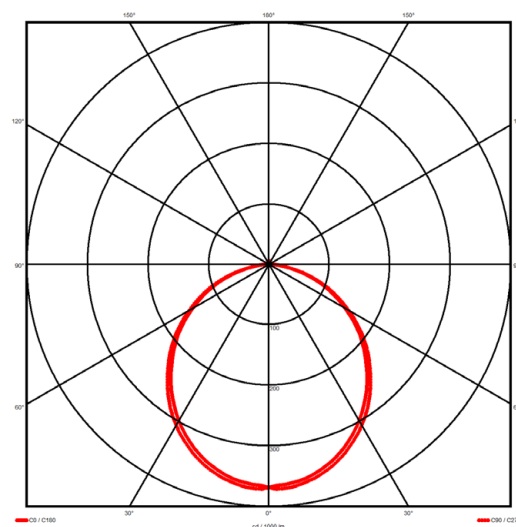

### Luminaire type

Product reference:	IL6-R-1984-840M-DAD-OP-FGES
Article Number:	97-IL600531ES
Product type:	Recessed
Mounting type:	Recessed
Applications:	Office, General and Retail

### Specification text

Recessed luminaire from the iline 6 family. Symmetrical, Wide lighting distribution, UGR <22. Light output of 4397lm with an efficacy of 127lm/W. Light source colour temperature 4000K and CRI 85. Complete with DALI control gear and self test 3hr emergency. Nominal dimensions L1984 x W76 x H76.5mm. Finished in Grey.

### Lighting performance

Output lumens:	4397 lm
Efficacy:	127 lm/W
Rated power:	0 W
Control gear:	DALI
Dimming range:	1-100%
DC Suitable:	Yes
Colour temperature:	4000 K
MacAdams	< 3
CRI:	85
Radiation pattern:	Symmetrical
Beam angle:	Wide
Unified glare rating (U.G.R.):	<22

### Physical details

Finish:	Grey
Length:	1984 mm
Width:	76 mm
Height:	76.5 mm
IP Rating:	IP20