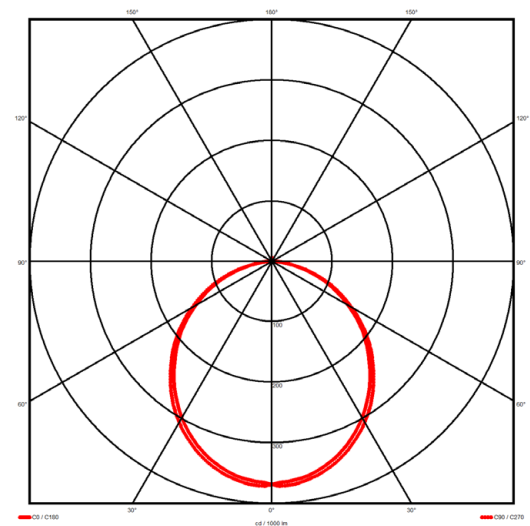

Luminaire type

Product reference:	IL6-R-1984-840M-DAD-OP-FGED
Article Number:	97-IL600531ED
Product type:	Recessed
Mounting type:	Recessed
Applications:	Office, General and Retail

Specification text

Recessed luminaire from the iline 6 family. Symmetrical, Wide lighting distribution, UGR <22. Light output of 4397lm with an efficacy of 127lm/W. Light source colour temperature 4000K and CRI 85. Complete with DALI control gear and DALI test 3hr emergency. Nominal dimensions L1984 x W76 x H76.5mm. Finished in Grey.

Lighting performance

Output lumens:	4397 lm
Efficacy:	127 lm/W
Rated power:	0 W
Control gear:	DALI
Dimming range:	1-100%
DC Suitable:	Yes
Colour temperature:	4000 K
MacAdams	< 3
CRI:	85
Radiation pattern:	Symmetrical
Beam angle:	Wide
Unified glare rating (U.G.R.):	<22

Physical details

Finish:	Grey
Length:	1984 mm
Width:	76 mm
Height:	76.5 mm
IP Rating:	IP20