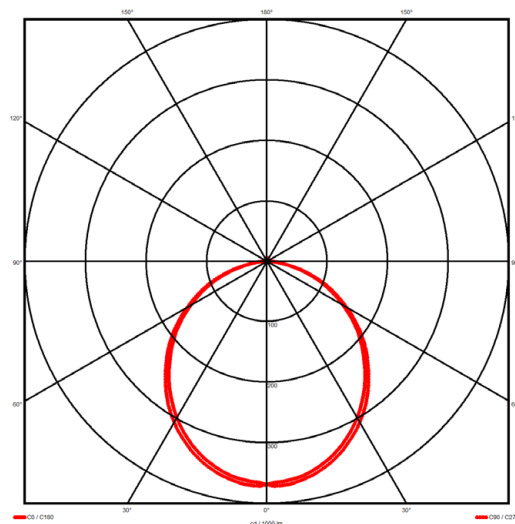

Luminaire type

Product reference:	IL6-R-1984-840M-DAD-OP-FBED
Article Number:	97-IL600530ED
Product type:	Recessed
Mounting type:	Recessed
Applications:	Office, General and Retail

Specification text

Recessed luminaire from the iline 6 family. Symmetrical, Wide lighting distribution, UGR <22. Light output of 4397lm with an efficacy of 127lm/W. Light source colour temperature 4000K and CRI 85. Complete with DALI control gear and DALI test 3hr emergency. Nominal dimensions L1984 x W76 x H76.5mm. Finished in Black.

Lighting performance

Output lumens:	4397 lm
Efficacy:	127 lm/W
Rated power:	0 W
Control gear:	DALI
Dimming range:	1-100%
DC Suitable:	Yes
Colour temperature:	4000 K
MacAdams	< 3
CRI:	85
Radiation pattern:	Symmetrical
Beam angle:	Wide
Unified glare rating (U.G.R.):	<22

Physical details

Finish:	Black
Length:	1984 mm
Width:	76 mm
Height:	76.5 mm
IP Rating:	IP20