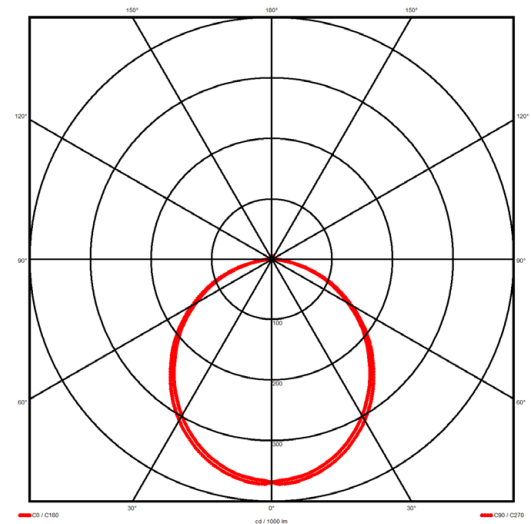

Luminaire type

Product reference:	IL6-R-1984-840M-DAD-OP-FBE
Article Number:	97-IL600530E
Product type:	Recessed
Mounting type:	Recessed
Applications:	Office, General and Retail

Specification text

Recessed luminaire from the iline 6 family. Symmetrical, Wide lighting distribution, UGR <22. Light output of 4397lm with an efficacy of 127lm/W. Light source colour temperature 4000K and CRI 85. Complete with DALI control gear and manual test 3hr emergency. Nominal dimensions L1984 x W76 x H76.5mm. Finished in Black.

Lighting performance

Output lumens:	4397 lm
Efficacy:	127 lm/W
Rated power:	0 W
Control gear:	DALI
Dimming range:	1-100%
DC Suitable:	Yes
Colour temperature:	4000 K
MacAdams	< 3
CRI:	85
Radiation pattern:	Symmetrical
Beam angle:	Wide
Unified glare rating (U.G.R.):	<22

Physical details

Finish:	Black
Length:	1984 mm
Width:	76 mm
Height:	76.5 mm
IP Rating:	IP20