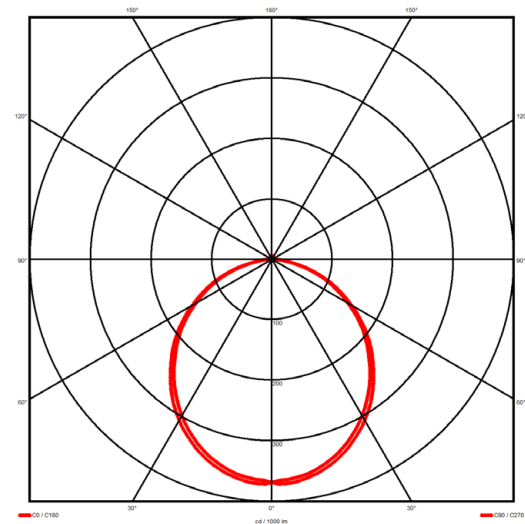

### Luminaire type

Product reference:	IL6-R-1984-840M-DAD-OP-FWE
Article Number:	97-IL600529E
Product type:	Recessed
Mounting type:	Recessed
Applications:	Office, General and Retail

### Specification text

Recessed luminaire from the iline 6 family. Symmetrical, Wide lighting distribution, UGR <22. Light output of 4397lm with an efficacy of 127lm/W. Light source colour temperature 4000K and CRI 85. Complete with DALI control gear and manual test 3hr emergency. Nominal dimensions L1984 x W76 x H76.5mm. Finished in White.

### Lighting performance

Output lumens:	4397 lm
Efficacy:	127 lm/W
Rated power:	0 W
Control gear:	DALI
Dimming range:	1-100%
DC Suitable:	Yes
Colour temperature:	4000 K
MacAdams	< 3
CRI:	85
Radiation pattern:	Symmetrical
Beam angle:	Wide
Unified glare rating (U.G.R.):	<22

### Physical details

Finish:	White
Length:	1984 mm
Width:	76 mm
Height:	76.5 mm
IP Rating:	IP20