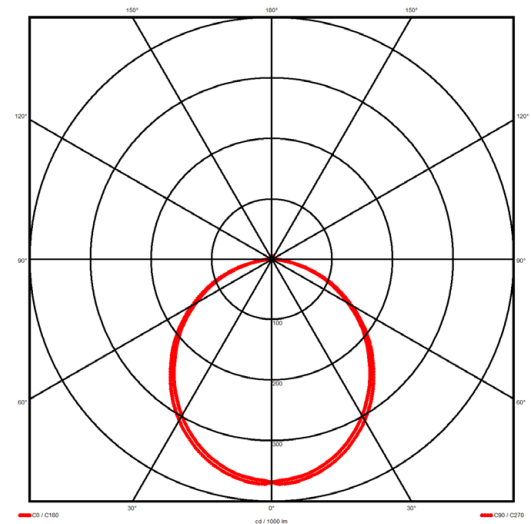

Luminaire type

Product reference:	IL6-R-1984-830M-DAD-OP-FBED
Article Number:	97-IL600527ED
Product type:	Recessed
Mounting type:	Recessed
Applications:	Office, General and Retail

Specification text

Recessed luminaire from the iline 6 family. Symmetrical, Wide lighting distribution, UGR <22. Light output of 4265.09lm with an efficacy of 123lm/W. Light source colour temperature 3000K and CRI 85. Complete with DALI control gear and DALI test 3hr emergency. Nominal dimensions L1984 x W76 x H76.5mm. Finished in Black.

Lighting performance

Output lumens:	4265.09 lm
Efficacy:	123 lm/W
Rated power:	0 W
Control gear:	DALI
Dimming range:	1-100%
DC Suitable:	Yes
Colour temperature:	3000 K
MacAdams	< 3
CRI:	85
Radiation pattern:	Symmetrical
Beam angle:	Wide
Unified glare rating (U.G.R.):	<22

Physical details

Finish:	Black
Length:	1984 mm
Width:	76 mm
Height:	76.5 mm
IP Rating:	IP20