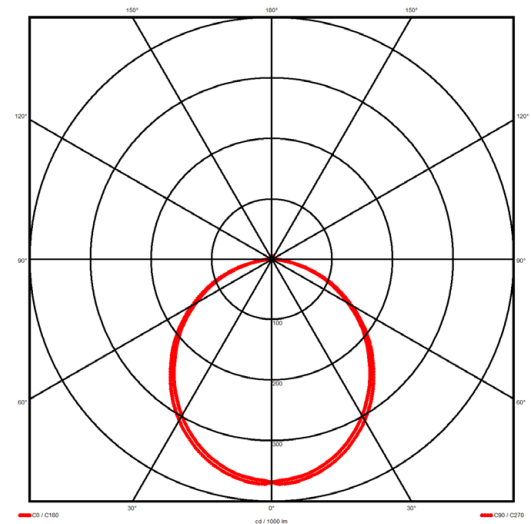

Luminaire type

Product reference:	IL6-R-1984-830M-DAD-OP-FBE
Article Number:	97-IL600527E
Product type:	Recessed
Mounting type:	Recessed
Applications:	Office, General and Retail

Specification text

Recessed luminaire from the iline 6 family. Symmetrical, Wide lighting distribution, UGR <22. Light output of 4265.09lm with an efficacy of 123lm/W. Light source colour temperature 3000K and CRI 85. Complete with DALI control gear and manual test 3hr emergency. Nominal dimensions L1984 x W76 x H76.5mm. Finished in Black.

Lighting performance

Output lumens:	4265.09 lm
Efficacy:	123 lm/W
Rated power:	0 W
Control gear:	DALI
Dimming range:	1-100%
DC Suitable:	Yes
Colour temperature:	3000 K
MacAdams	< 3
CRI:	85
Radiation pattern:	Symmetrical
Beam angle:	Wide
Unified glare rating (U.G.R.):	<22

Physical details

Finish:	Black
Length:	1984 mm
Width:	76 mm
Height:	76.5 mm
IP Rating:	IP20