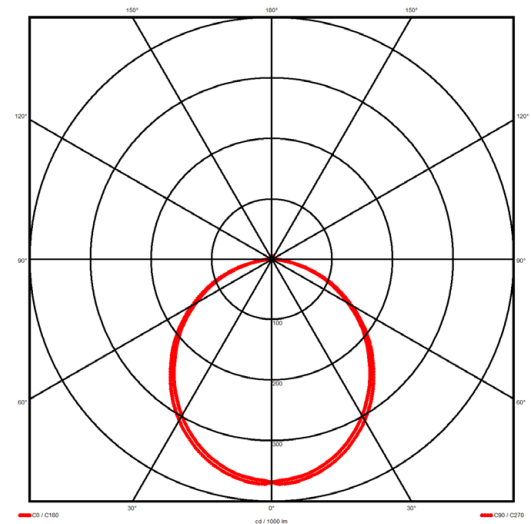

### Luminaire type

Product reference:	IL6-R-1984-830M-DAD-OP-FB
Article Number:	97-IL600527
Product type:	Recessed
Mounting type:	Recessed
Applications:	Office, General and Retail

### Specification text

Recessed luminaire from the iline 6 family. Symmetrical, Wide lighting distribution, UGR <22. Light output of 4265.09lm with an efficacy of 123lm/W. Light source colour temperature 3000K and CRI 85. Complete with DALI control gear. Nominal dimensions L1984 x W76 x H76.5mm. Finished in Black.

### Lighting performance

Output lumens:	4265.09 lm
Efficacy:	123 lm/W
Rated power:	0 W
Control gear:	DALI
Dimming range:	1-100%
DC Suitable:	Yes
Colour temperature:	3000 K
MacAdams	< 3
CRI:	85
Radiation pattern:	Symmetrical
Beam angle:	Wide
Unified glare rating (U.G.R.):	<22

### Physical details

Finish:	Black
Length:	1984 mm
Width:	76 mm
Height:	76.5 mm
IP Rating:	IP20