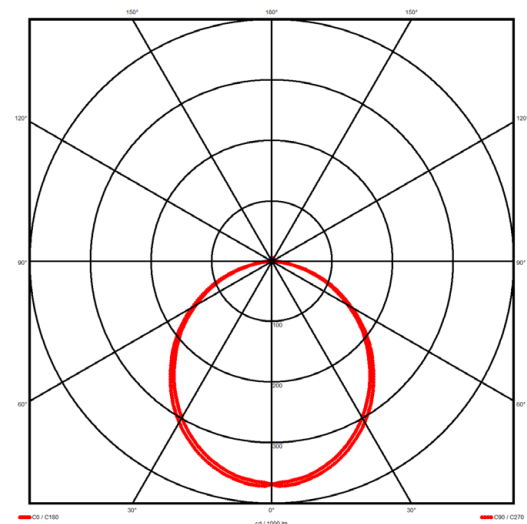

Luminaire type

Product reference:	IL6-R-1984-830M-DAD-OP-FWES
Article Number:	97-IL600526ES
Product type:	Recessed
Mounting type:	Recessed
Applications:	Office, General and Retail

Specification text

Recessed luminaire from the iline 6 family. Symmetrical, Wide lighting distribution, UGR <22. Light output of 4265.09lm with an efficacy of 123lm/W. Light source colour temperature 3000K and CRI 85. Complete with DALI control gear and self test 3hr emergency. Nominal dimensions L1984 x W76 x H76.5mm. Finished in White.

Lighting performance

Output lumens:	4265.09 lm
Efficacy:	123 lm/W
Rated power:	0 W
Control gear:	DALI
Dimming range:	1-100%
DC Suitable:	Yes
Colour temperature:	3000 K
MacAdams	< 3
CRI:	85
Radiation pattern:	Symmetrical
Beam angle:	Wide
Unified glare rating (U.G.R.):	<22

Physical details

Finish:	White
Length:	1984 mm
Width:	76 mm
Height:	76.5 mm
IP Rating:	IP20