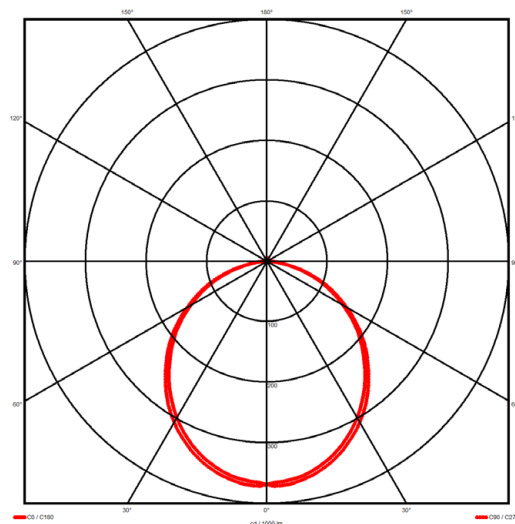

Luminaire type

Product reference:	IL6-R-1984-830M-DAD-OP-FWE
Article Number:	97-IL600526E
Product type:	Recessed
Mounting type:	Recessed
Applications:	Office, General and Retail

Specification text

Recessed luminaire from the iline 6 family. Symmetrical, Wide lighting distribution, UGR <22. Light output of 4265.09lm with an efficacy of 123lm/W. Light source colour temperature 3000K and CRI 85. Complete with DALI control gear and manual test 3hr emergency. Nominal dimensions L1984 x W76 x H76.5mm. Finished in White.

Lighting performance

Output lumens:	4265.09 lm
Efficacy:	123 lm/W
Rated power:	0 W
Control gear:	DALI
Dimming range:	1-100%
DC Suitable:	Yes
Colour temperature:	3000 K
MacAdams	< 3
CRI:	85
Radiation pattern:	Symmetrical
Beam angle:	Wide
Unified glare rating (U.G.R.):	<22

Physical details

Finish:	White
Length:	1984 mm
Width:	76 mm
Height:	76.5 mm
IP Rating:	IP20