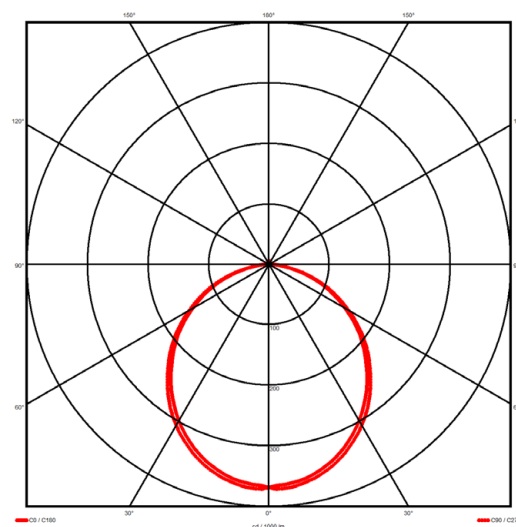

Luminaire type

Product reference:	IL6-R-1984-830M-DAD-OP-FW
Article Number:	97-IL600526
Product type:	Recessed
Mounting type:	Recessed
Applications:	Office, General and Retail

Specification text

Recessed luminaire from the iline 6 family. Symmetrical, Wide lighting distribution, UGR <22. Light output of 4265.09lm with an efficacy of 123lm/W. Light source colour temperature 3000K and CRI 85. Complete with DALI control gear. Nominal dimensions L1984 x W76 x H76.5mm. Finished in White.

Lighting performance

Output lumens:	4265.09 lm
Efficacy:	123 lm/W
Rated power:	0 W
Control gear:	DALI
Dimming range:	1-100%
DC Suitable:	Yes
Colour temperature:	3000 K
MacAdams	< 3
CRI:	85
Radiation pattern:	Symmetrical
Beam angle:	Wide
Unified glare rating (U.G.R.):	<22

Physical details

Finish:	White
Length:	1984 mm
Width:	76 mm
Height:	76.5 mm
IP Rating:	IP20