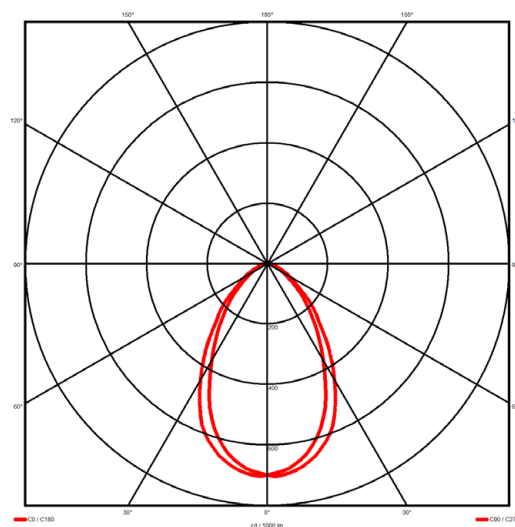

Luminaire type

Product reference:	IL6-R-1984-840M-DAD-MP-FGED
Article Number:	97-IL600525ED
Product type:	Recessed
Mounting type:	Recessed
Applications:	Office, General and Retail

Specification text

Recessed luminaire from the iline 6 family. Symmetrical, Wide lighting distribution, UGR <19. Light output of 4052lm with an efficacy of 117lm/W. Light source colour temperature 4000K and CRI 85. Complete with DALI control gear and DALI test 3hr emergency. Nominal dimensions L1984 x W76 x H76.5mm. Finished in Grey.

Lighting performance

Output lumens:	4052 lm
Efficacy:	117 lm/W
Rated power:	0 W
Control gear:	DALI
Dimming range:	1-100%
DC Suitable:	Yes
Colour temperature:	4000 K
MacAdams	< 3
CRI:	85
Radiation pattern:	Symmetrical
Beam angle:	Wide
Unified glare rating (U.G.R.):	<19

Physical details

Finish:	Grey
Length:	1984 mm
Width:	76 mm
Height:	76.5 mm
IP Rating:	IP20