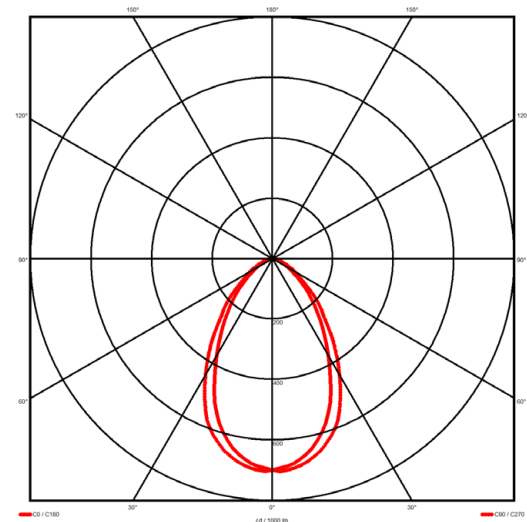

Luminaire type

Product reference:	IL6-R-1984-840M-DAD-MP-FG
Article Number:	97-IL600525
Product type:	Recessed
Mounting type:	Recessed
Applications:	Office, General and Retail

Specification text

Recessed luminaire from the iline 6 family. Symmetrical, Wide lighting distribution, UGR <19. Light output of 4052lm with an efficacy of 117lm/W. Light source colour temperature 4000K and CRI 85. Complete with DALI control gear. Nominal dimensions L1984 x W76 x H76.5mm. Finished in Grey.

Lighting performance

Output lumens:	4052 lm
Efficacy:	117 lm/W
Rated power:	0 W
Control gear:	DALI
Dimming range:	1-100%
DC Suitable:	Yes
Colour temperature:	4000 K
MacAdams	< 3
CRI:	85
Radiation pattern:	Symmetrical
Beam angle:	Wide
Unified glare rating (U.G.R.):	<19

Physical details

Finish:	Grey
Length:	1984 mm
Width:	76 mm
Height:	76.5 mm
IP Rating:	IP20