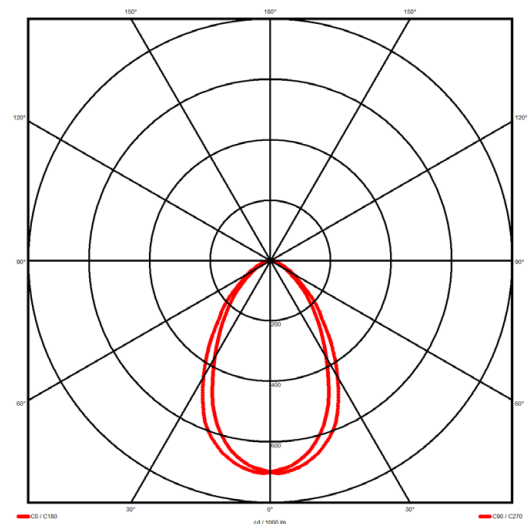

Luminaire type

Product reference:	IL6-R-1984-840M-DAD-MP-FBED
Article Number:	97-IL600524ED
Product type:	Recessed
Mounting type:	Recessed
Applications:	Office, General and Retail

Specification text

Recessed luminaire from the iline 6 family. Symmetrical, Wide lighting distribution, UGR <19. Light output of 4052lm with an efficacy of 117lm/W. Light source colour temperature 4000K and CRI 85. Complete with DALI control gear and DALI test 3hr emergency. Nominal dimensions L1984 x W76 x H76.5mm. Finished in Black.

Lighting performance

Output lumens:	4052 lm
Efficacy:	117 lm/W
Rated power:	0 W
Control gear:	DALI
Dimming range:	1-100%
DC Suitable:	Yes
Colour temperature:	4000 K
MacAdams	< 3
CRI:	85
Radiation pattern:	Symmetrical
Beam angle:	Wide
Unified glare rating (U.G.R.):	<19

Physical details

Finish:	Black
Length:	1984 mm
Width:	76 mm
Height:	76.5 mm
IP Rating:	IP20