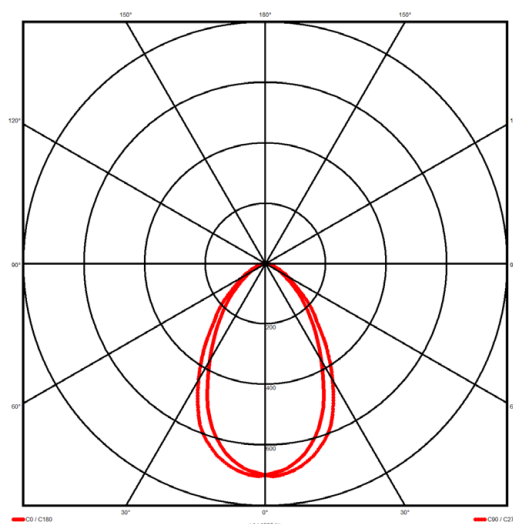

Luminaire type

| | |
|--------------------|----------------------------|
| Product reference: | IL6-R-1984-840M-DAD-MP-FBE |
| Article Number: | 97-IL600524E |
| Product type: | Recessed |
| Mounting type: | Recessed |
| Applications: | Office, General and Retail |

Specification text

Recessed luminaire from the iline 6 family. Symmetrical, Wide lighting distribution, UGR <19. Light output of 4052lm with an efficacy of 117lm/W. Light source colour temperature 4000K and CRI 85. Complete with DALI control gear and manual test 3hr emergency. Nominal dimensions L1984 x W76 x H76.5mm. Finished in Black.

Physical details

| | |
|------------|---------|
| Finish: | Black |
| Length: | 1984 mm |
| Width: | 76 mm |
| Height: | 76.5 mm |
| IP Rating: | IP20 |