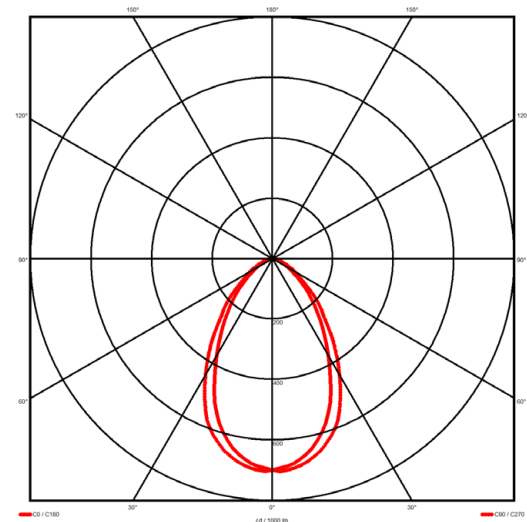

Specification text

Recessed luminaire from the iline 6 family. Symmetrical, Wide lighting distribution, UGR <19. Light output of 4052lm with an efficacy of 117lm/W. Light source colour temperature 4000K and CRI 85. Complete with DALI control gear. Nominal dimensions L1984 x W76 x H76.5mm. Finished in Black.

Lighting performance

| | |
|--------------------------------|-------------|
| Output lumens: | 4052 lm |
| Efficacy: | 117 lm/W |
| Rated power: | 0 W |
| Control gear: | DALI |
| Dimming range: | 1-100% |
| DC Suitable: | Yes |
| Colour temperature: | 4000 K |
| MacAdams | < 3 |
| CRI: | 85 |
| Radiation pattern: | Symmetrical |
| Beam angle: | Wide |
| Unified glare rating (U.G.R.): | <19 |

Physical details

| | |
|------------|---------|
| Finish: | Black |
| Length: | 1984 mm |
| Width: | 76 mm |
| Height: | 76.5 mm |
| IP Rating: | IP20 |