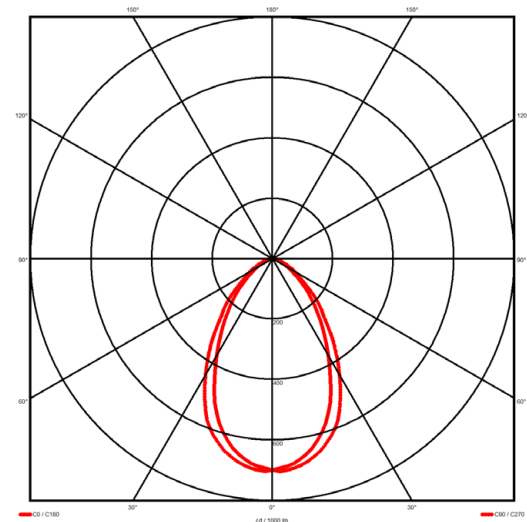

### Luminaire type

Product reference:	IL6-R-1984-840M-DAD-MP-FWES
Article Number:	97-IL600523ES
Product type:	Recessed
Mounting type:	Recessed
Applications:	Office, General and Retail

### Specification text

Recessed luminaire from the iline 6 family. Symmetrical, Wide lighting distribution, UGR <19. Light output of 4052lm with an efficacy of 117lm/W. Light source colour temperature 4000K and CRI 85. Complete with DALI control gear and self test 3hr emergency. Nominal dimensions L1984 x W76 x H76.5mm. Finished in White.

### Lighting performance

Output lumens:	4052 lm
Efficacy:	117 lm/W
Rated power:	0 W
Control gear:	DALI
Dimming range:	1-100%
DC Suitable:	Yes
Colour temperature:	4000 K
MacAdams	< 3
CRI:	85
Radiation pattern:	Symmetrical
Beam angle:	Wide
Unified glare rating (U.G.R.):	<19

### Physical details

Finish:	White
Length:	1984 mm
Width:	76 mm
Height:	76.5 mm
IP Rating:	IP20