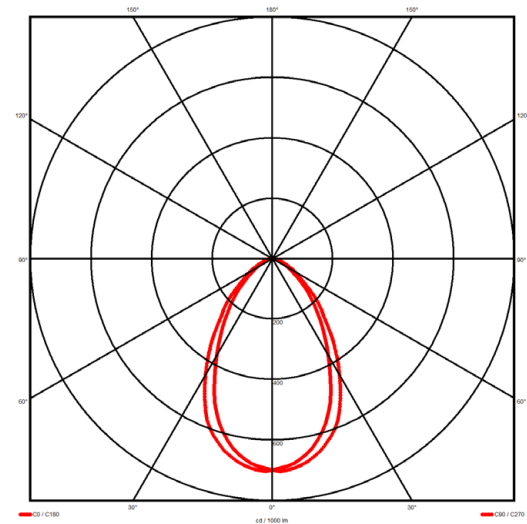

Luminaire type

Product reference:	IL6-R-1984-830M-DAD-MP-FGES
Article Number:	97-IL600522ES
Product type:	Recessed
Mounting type:	Recessed
Applications:	Office, General and Retail

Specification text

Recessed luminaire from the iline 6 family. Symmetrical, Wide lighting distribution, UGR <19. Light output of 3930.44lm with an efficacy of 114lm/W. Light source colour temperature 3000K and CRI 85. Complete with DALI control gear and self test 3hr emergency. Nominal dimensions L1984 x W76 x H76.5mm. Finished in Grey.

Lighting performance

Output lumens:	3930.44 lm
Efficacy:	114 lm/W
Rated power:	0 W
Control gear:	DALI
Dimming range:	1-100%
DC Suitable:	Yes
Colour temperature:	3000 K
MacAdams	< 3
CRI:	85
Radiation pattern:	Symmetrical
Beam angle:	Wide
Unified glare rating (U.G.R.):	<19

Physical details

Finish:	Grey
Length:	1984 mm
Width:	76 mm
Height:	76.5 mm
IP Rating:	IP20