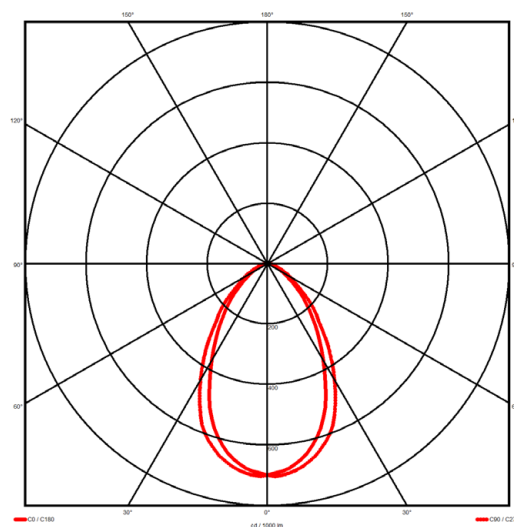

Luminaire type

Product reference:	IL6-R-1984-830M-DAD-MP-FGED
Article Number:	97-IL600522ED
Product type:	Recessed
Mounting type:	Recessed
Applications:	Office, General and Retail

Specification text

Recessed luminaire from the iline 6 family. Symmetrical, Wide lighting distribution, UGR <19. Light output of 3930.44lm with an efficacy of 114lm/W. Light source colour temperature 3000K and CRI 85. Complete with DALI control gear and DALI test 3hr emergency. Nominal dimensions L1984 x W76 x H76.5mm. Finished in Grey.

Lighting performance

Output lumens:	3930.44 lm
Efficacy:	114 lm/W
Rated power:	0 W
Control gear:	DALI
Dimming range:	1-100%
DC Suitable:	Yes
Colour temperature:	3000 K
MacAdams	< 3
CRI:	85
Radiation pattern:	Symmetrical
Beam angle:	Wide
Unified glare rating (U.G.R.):	<19

Physical details

Finish:	Grey
Length:	1984 mm
Width:	76 mm
Height:	76.5 mm
IP Rating:	IP20