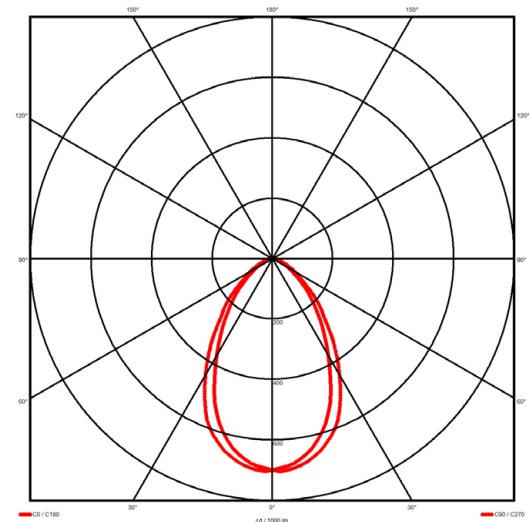

Luminaire type

Product reference:	IL6-R-1984-830M-DAD-MP-FBES
Article Number:	97-IL600521ES
Product type:	Recessed
Mounting type:	Recessed
Applications:	Office, General and Retail

Specification text

Recessed luminaire from the iline 6 family. Symmetrical, Wide lighting distribution, UGR <19. Light output of 3930.44lm with an efficacy of 114lm/W. Light source colour temperature 3000K and CRI 85. Complete with DALI control gear and self test 3hr emergency. Nominal dimensions L1984 x W76 x H76.5mm. Finished in Black.

Lighting performance

Output lumens:	3930.44 lm
Efficacy:	114 lm/W
Rated power:	0 W
Control gear:	DALI
Dimming range:	1-100%
DC Suitable:	Yes
Colour temperature:	3000 K
MacAdams	< 3
CRI:	85
Radiation pattern:	Symmetrical
Beam angle:	Wide
Unified glare rating (U.G.R.):	<19

Physical details

Finish:	Black
Length:	1984 mm
Width:	76 mm
Height:	76.5 mm
IP Rating:	IP20