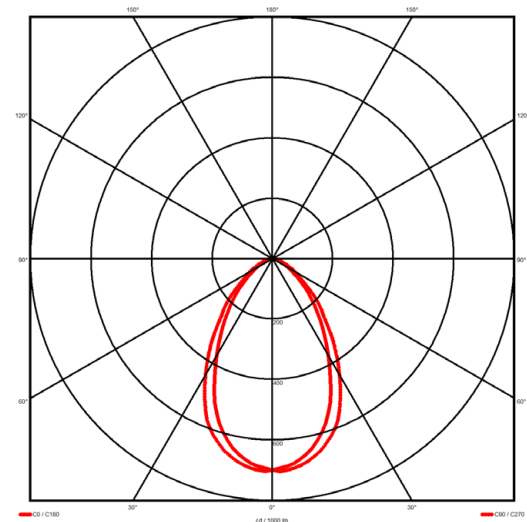

Luminaire type

Product reference:	IL6-R-1984-830M-DAD-MP-FBED
Article Number:	97-IL600521ED
Product type:	Recessed
Mounting type:	Recessed
Applications:	Office, General and Retail

Specification text

Recessed luminaire from the iline 6 family. Symmetrical, Wide lighting distribution, UGR <19. Light output of 3930.44lm with an efficacy of 114lm/W. Light source colour temperature 3000K and CRI 85. Complete with DALI control gear and DALI test 3hr emergency. Nominal dimensions L1984 x W76 x H76.5mm. Finished in Black.

Lighting performance

Output lumens:	3930.44 lm
Efficacy:	114 lm/W
Rated power:	0 W
Control gear:	DALI
Dimming range:	1-100%
DC Suitable:	Yes
Colour temperature:	3000 K
MacAdams	< 3
CRI:	85
Radiation pattern:	Symmetrical
Beam angle:	Wide
Unified glare rating (U.G.R.):	<19

Physical details

Finish:	Black
Length:	1984 mm
Width:	76 mm
Height:	76.5 mm
IP Rating:	IP20