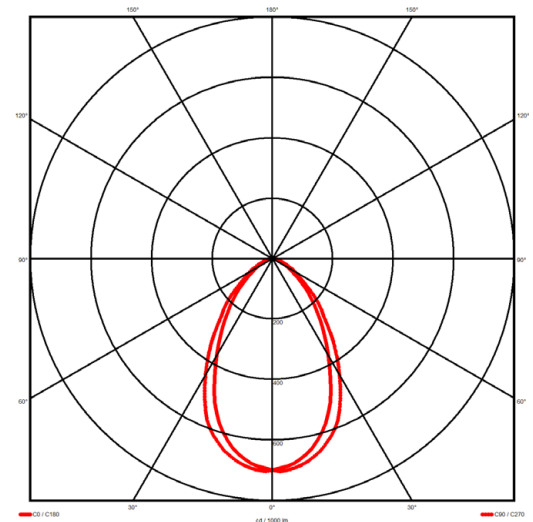

Luminaire type

Product reference:	IL6-R-1984-830M-DAD-MP-FBE
Article Number:	97-IL600521E
Product type:	Recessed
Mounting type:	Recessed
Applications:	Office, General and Retail

Specification text

Recessed luminaire from the iline 6 family. Symmetrical, Wide lighting distribution, UGR <19. Light output of 3930.44lm with an efficacy of 114lm/W. Light source colour temperature 3000K and CRI 85. Complete with DALI control gear and manual test 3hr emergency. Nominal dimensions L1984 x W76 x H76.5mm. Finished in Black.

Lighting performance

Output lumens:	3930.44 lm
Efficacy:	114 lm/W
Rated power:	0 W
Control gear:	DALI
Dimming range:	1-100%
DC Suitable:	Yes
Colour temperature:	3000 K
MacAdams	< 3
CRI:	85
Radiation pattern:	Symmetrical
Beam angle:	Wide
Unified glare rating (U.G.R.):	<19

Physical details

Finish:	Black
Length:	1984 mm
Width:	76 mm
Height:	76.5 mm
IP Rating:	IP20