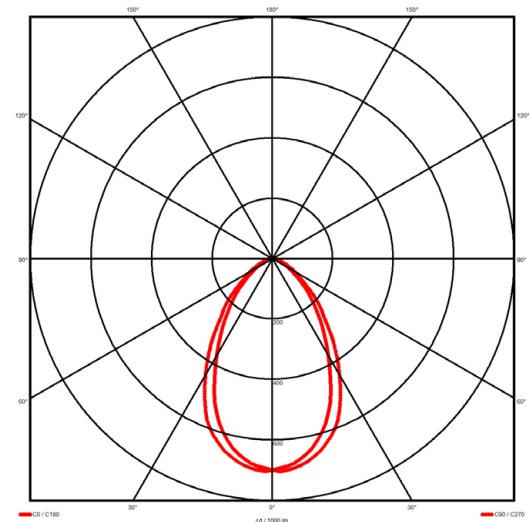

### Luminaire type

Product reference:	IL6-R-1984-830M-DAD-MP-FB
Article Number:	97-IL600521
Product type:	Recessed
Mounting type:	Recessed
Applications:	Office, General and Retail

### Specification text

Recessed luminaire from the iline 6 family. Symmetrical, Wide lighting distribution, UGR <19. Light output of 3930.44lm with an efficacy of 114lm/W. Light source colour temperature 3000K and CRI 85. Complete with DALI control gear. Nominal dimensions L1984 x W76 x H76.5mm. Finished in Black.

### Lighting performance

Output lumens:	3930.44 lm
Efficacy:	114 lm/W
Rated power:	0 W
Control gear:	DALI
Dimming range:	1-100%
DC Suitable:	Yes
Colour temperature:	3000 K
MacAdams	< 3
CRI:	85
Radiation pattern:	Symmetrical
Beam angle:	Wide
Unified glare rating (U.G.R.):	<19

### Physical details

Finish:	Black
Length:	1984 mm
Width:	76 mm
Height:	76.5 mm
IP Rating:	IP20