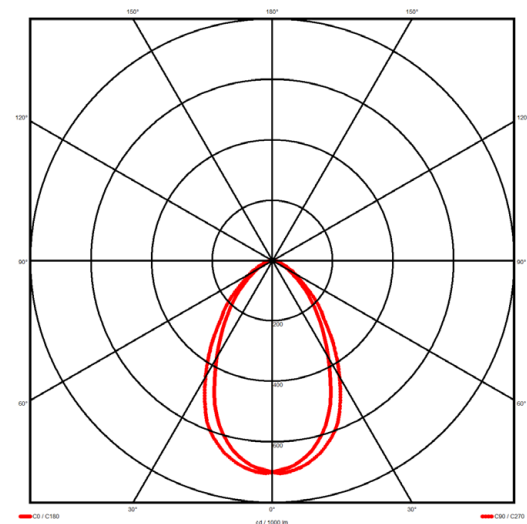

Luminaire type

Product reference:	IL6-R-1984-830M-DAD-MP-FWES
Article Number:	97-IL600520ES
Product type:	Recessed
Mounting type:	Recessed
Applications:	Office, General and Retail

Specification text

Recessed luminaire from the iline 6 family. Symmetrical, Wide lighting distribution, UGR <19. Light output of 3930.44lm with an efficacy of 114lm/W. Light source colour temperature 3000K and CRI 85. Complete with DALI control gear and self test 3hr emergency. Nominal dimensions L1984 x W76 x H76.5mm. Finished in White.

Lighting performance

Output lumens:	3930.44 lm
Efficacy:	114 lm/W
Rated power:	0 W
Control gear:	DALI
Dimming range:	1-100%
DC Suitable:	Yes
Colour temperature:	3000 K
MacAdams	< 3
CRI:	85
Radiation pattern:	Symmetrical
Beam angle:	Wide
Unified glare rating (U.G.R.):	<19

Physical details

Finish:	White
Length:	1984 mm
Width:	76 mm
Height:	76.5 mm
IP Rating:	IP20