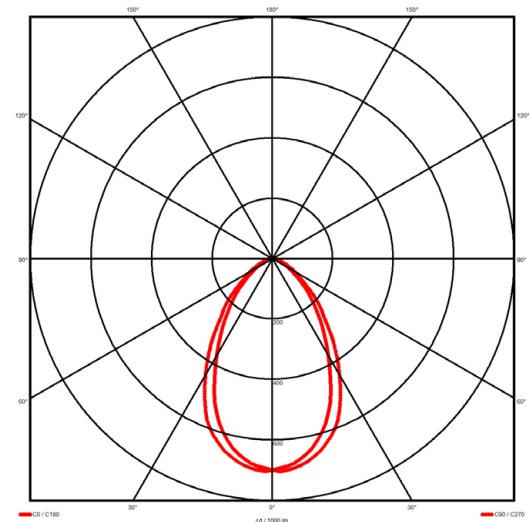

### Luminaire type

Product reference:	IL6-R-1984-830M-DAD-MP-FWED
Article Number:	97-IL600520ED
Product type:	Recessed
Mounting type:	Recessed
Applications:	Office, General and Retail

### Specification text

Recessed luminaire from the iline 6 family. Symmetrical, Wide lighting distribution, UGR <19. Light output of 3930.44lm with an efficacy of 114lm/W. Light source colour temperature 3000K and CRI 85. Complete with DALI control gear and DALI test 3hr emergency. Nominal dimensions L1984 x W76 x H76.5mm. Finished in White.

### Lighting performance

Output lumens:	3930.44 lm
Efficacy:	114 lm/W
Rated power:	0 W
Control gear:	DALI
Dimming range:	1-100%
DC Suitable:	Yes
Colour temperature:	3000 K
MacAdams	< 3
CRI:	85
Radiation pattern:	Symmetrical
Beam angle:	Wide
Unified glare rating (U.G.R.):	<19

### Physical details

Finish:	White
Length:	1984 mm
Width:	76 mm
Height:	76.5 mm
IP Rating:	IP20