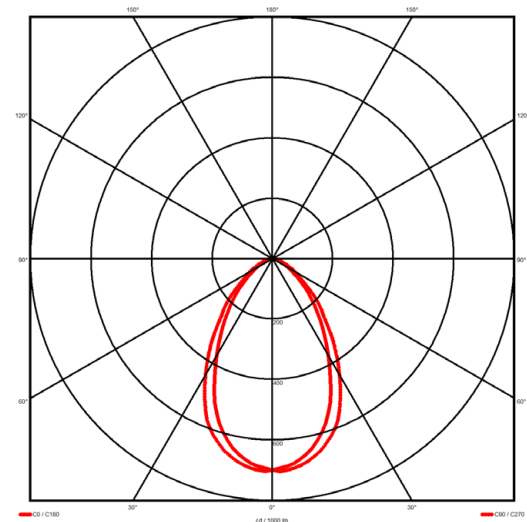

Luminaire type

Product reference:	IL6-R-1984-830M-DAD-MP-FWE
Article Number:	97-IL600520E
Product type:	Recessed
Mounting type:	Recessed
Applications:	Office, General and Retail

Specification text

Recessed luminaire from the iline 6 family. Symmetrical, Wide lighting distribution, UGR <19. Light output of 3930.44lm with an efficacy of 114lm/W. Light source colour temperature 3000K and CRI 85. Complete with DALI control gear and manual test 3hr emergency. Nominal dimensions L1984 x W76 x H76.5mm. Finished in White.

Lighting performance

Output lumens:	3930.44 lm
Efficacy:	114 lm/W
Rated power:	0 W
Control gear:	DALI
Dimming range:	1-100%
DC Suitable:	Yes
Colour temperature:	3000 K
MacAdams	< 3
CRI:	85
Radiation pattern:	Symmetrical
Beam angle:	Wide
Unified glare rating (U.G.R.):	<19

Physical details

Finish:	White
Length:	1984 mm
Width:	76 mm
Height:	76.5 mm
IP Rating:	IP20