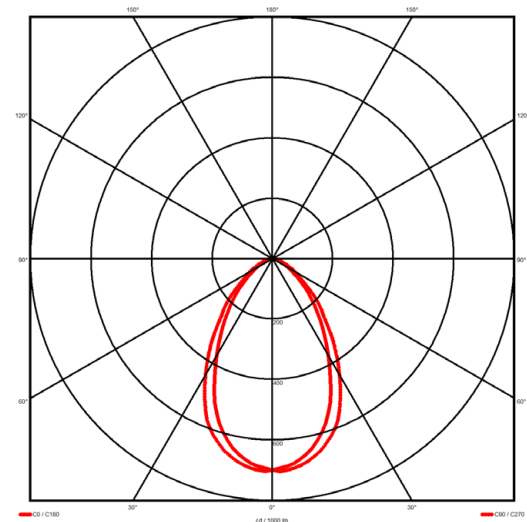

Luminaire type

Product reference:	IL6-R-1984-830M-DAD-MP-FW
Article Number:	97-IL600520
Product type:	Recessed
Mounting type:	Recessed
Applications:	Office, General and Retail

Specification text

Recessed luminaire from the iline 6 family. Symmetrical, Wide lighting distribution, UGR <19. Light output of 3930.44lm with an efficacy of 114lm/W. Light source colour temperature 3000K and CRI 85. Complete with DALI control gear. Nominal dimensions L1984 x W76 x H76.5mm. Finished in White.

Lighting performance

Output lumens:	3930.44 lm
Efficacy:	114 lm/W
Rated power:	0 W
Control gear:	DALI
Dimming range:	1-100%
DC Suitable:	Yes
Colour temperature:	3000 K
MacAdams	< 3
CRI:	85
Radiation pattern:	Symmetrical
Beam angle:	Wide
Unified glare rating (U.G.R.):	<19

Physical details

Finish:	White
Length:	1984 mm
Width:	76 mm
Height:	76.5 mm
IP Rating:	IP20