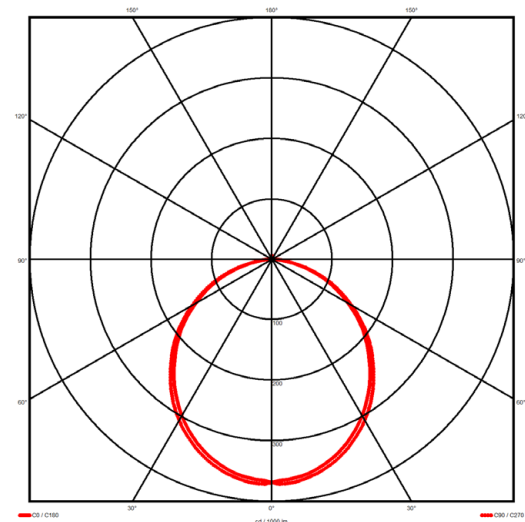

### Luminaire type

Product reference:	IL6-S-1968-840M-DAD-OP-FGES
Article Number:	97-IL600454ES
Product type:	Surface Mount
Mounting type:	Surface
Applications:	Office, General and Retail

### Specification text

Surface Mount luminaire from the iline 6 family. Symmetrical, Wide lighting distribution, UGR <22. Light output of 4397lm with an efficacy of 127lm/W. Light source colour temperature 4000K and CRI 85. Complete with DALI control gear and self test 3hr emergency. Nominal dimensions L1968 x W60 x H80mm. Finished in Grey.

### Lighting performance

Output lumens:	4397 lm
Efficacy:	127 lm/W
Rated power:	30.6 W
Control gear:	DALI
Dimming range:	1-100%
DC Suitable:	Yes
Colour temperature:	4000 K
MacAdams	< 3
CRI:	85
Radiation pattern:	Symmetrical
Beam angle:	Wide
Unified glare rating (U.G.R.):	<22

### Physical details

Finish:	Grey
Length:	1968 mm
Width:	60 mm
Height:	80 mm
IP Rating:	IP20