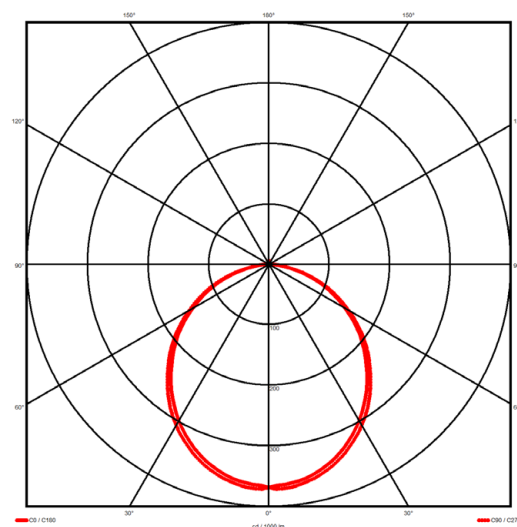

Luminaire type

Product reference:	IL6-S-1968-830M-DAD-OP-FGED
Article Number:	97-IL600448ED
Product type:	Surface Mount
Mounting type:	Surface
Applications:	Office, General and Retail

Specification text

Surface Mount luminaire from the iline 6 family. Symmetrical, Wide lighting distribution, UGR <22. Light output of 4265.09lm with an efficacy of 123lm/W. Light source colour temperature 3000K and CRI 85. Complete with DALI control gear and DALI test 3hr emergency. Nominal dimensions L1968 x W60 x H80mm. Finished in Grey.

Lighting performance

Output lumens:	4265.09 lm
Efficacy:	123 lm/W
Rated power:	30.6 W
Control gear:	DALI
Dimming range:	1-100%
DC Suitable:	Yes
Colour temperature:	3000 K
MacAdams	< 3
CRI:	85
Radiation pattern:	Symmetrical
Beam angle:	Wide
Unified glare rating (U.G.R.):	<22

Physical details

Finish:	Grey
Length:	1968 mm
Width:	60 mm
Height:	80 mm
IP Rating:	IP20