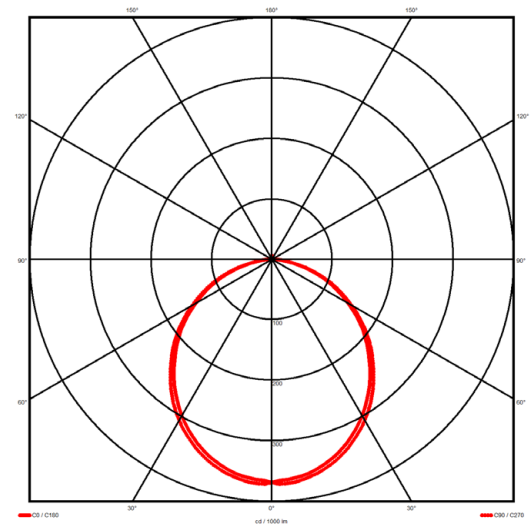

Luminaire type

Product reference:	IL6-S-1968-830M-DAD-OP-FGE
Article Number:	97-IL600448E
Product type:	Surface Mount
Mounting type:	Surface
Applications:	Office, General and Retail

Specification text

Surface Mount luminaire from the iline 6 family. Symmetrical, Wide lighting distribution, UGR <22. Light output of 4265.09lm with an efficacy of 123lm/W. Light source colour temperature 3000K and CRI 85. Complete with DALI control gear and manual test 3hr emergency. Nominal dimensions L1968 x W60 x H80mm. Finished in Grey.

Lighting performance

Output lumens:	4265.09 lm
Efficacy:	123 lm/W
Rated power:	30.6 W
Control gear:	DALI
Dimming range:	1-100%
DC Suitable:	Yes
Colour temperature:	3000 K
MacAdams	< 3
CRI:	85
Radiation pattern:	Symmetrical
Beam angle:	Wide
Unified glare rating (U.G.R.):	<22

Physical details

Finish:	Grey
Length:	1968 mm
Width:	60 mm
Height:	80 mm
IP Rating:	IP20