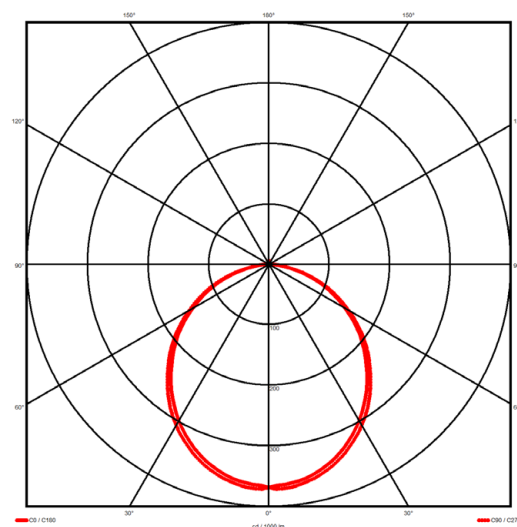

Luminaire type

Product reference:	IL6-S-1968-830M-DAD-OP-FG
Article Number:	97-IL600448
Product type:	Surface Mount
Mounting type:	Surface
Applications:	Office, General and Retail

Specification text

Surface Mount luminaire from the iline 6 family. Symmetrical, Wide lighting distribution, UGR <22. Light output of 4265.09lm with an efficacy of 123lm/W. Light source colour temperature 3000K and CRI 85. Complete with DALI control gear. Nominal dimensions L1968 x W60 x H80mm. Finished in Grey.

Lighting performance

Output lumens:	4265.09 lm
Efficacy:	123 lm/W
Rated power:	30.6 W
Control gear:	DALI
Dimming range:	1-100%
DC Suitable:	Yes
Colour temperature:	3000 K
MacAdams	< 3
CRI:	85
Radiation pattern:	Symmetrical
Beam angle:	Wide
Unified glare rating (U.G.R.):	<22

Physical details

Finish:	Grey
Length:	1968 mm
Width:	60 mm
Height:	80 mm
IP Rating:	IP20