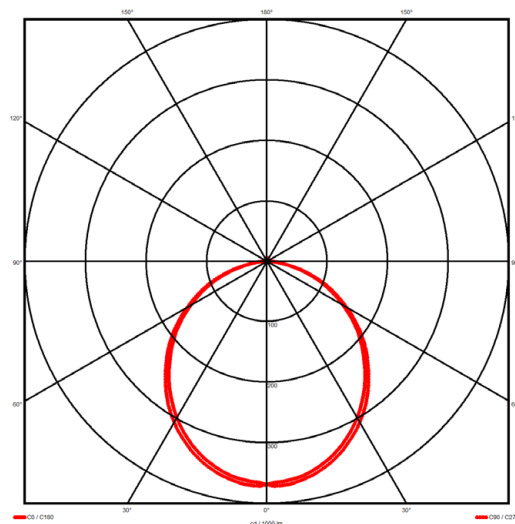

Luminaire type

Product reference:	IL6-S-1968-830M-DAD-OP-FBED
Article Number:	97-IL600447ED
Product type:	Surface Mount
Mounting type:	Surface
Applications:	Office, General and Retail

Specification text

Surface Mount luminaire from the iline 6 family. Symmetrical, Wide lighting distribution, UGR <22. Light output of 4265.09lm with an efficacy of 123lm/W. Light source colour temperature 3000K and CRI 85. Complete with DALI control gear and DALI test 3hr emergency. Nominal dimensions L1968 x W60 x H80mm. Finished in Black.

Lighting performance

Output lumens:	4265.09 lm
Efficacy:	123 lm/W
Rated power:	30.6 W
Control gear:	DALI
Dimming range:	1-100%
DC Suitable:	Yes
Colour temperature:	3000 K
MacAdams	< 3
CRI:	85
Radiation pattern:	Symmetrical
Beam angle:	Wide
Unified glare rating (U.G.R):	<22

Physical details

Finish:	Black
Length:	1968 mm
Width:	60 mm
Height:	80 mm
IP Rating:	IP20