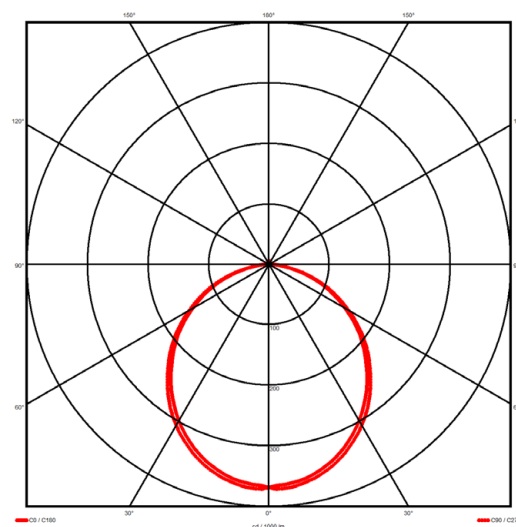

Luminaire type

Product reference:	IL6-S-1968-830M-DAD-OP-FB
Article Number:	97-IL600447
Product type:	Surface Mount
Mounting type:	Surface
Applications:	Office, General and Retail

Specification text

Surface Mount luminaire from the iline 6 family. Symmetrical, Wide lighting distribution, UGR <22. Light output of 4265.09lm with an efficacy of 123lm/W. Light source colour temperature 3000K and CRI 85. Complete with DALI control gear. Nominal dimensions L1968 x W60 x H80mm. Finished in Black.

Lighting performance

Output lumens:	4265.09 lm
Efficacy:	123 lm/W
Rated power:	30.6 W
Control gear:	DALI
Dimming range:	1-100%
DC Suitable:	Yes
Colour temperature:	3000 K
MacAdams	< 3
CRI:	85
Radiation pattern:	Symmetrical
Beam angle:	Wide
Unified glare rating (U.G.R.):	<22

Physical details

Finish:	Black
Length:	1968 mm
Width:	60 mm
Height:	80 mm
IP Rating:	IP20