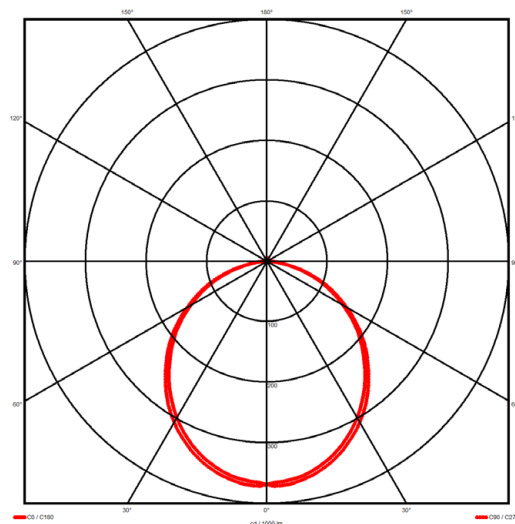

### Luminaire type

Product reference:	IL6-S-1968-830M-DAD-OP-FWED
Article Number:	97-IL600446ED
Product type:	Surface Mount
Mounting type:	Surface
Applications:	Office, General and Retail

### Specification text

Surface Mount luminaire from the iline 6 family. Symmetrical, Wide lighting distribution, UGR <22. Light output of 4265.09lm with an efficacy of 123lm/W. Light source colour temperature 3000K and CRI 85. Complete with DALI control gear and DALI test 3hr emergency. Nominal dimensions L1968 x W60 x H80mm. Finished in White.

### Lighting performance

Output lumens:	4265.09 lm
Efficacy:	123 lm/W
Rated power:	30.6 W
Control gear:	DALI
Dimming range:	1-100%
DC Suitable:	Yes
Colour temperature:	3000 K
MacAdams	< 3
CRI:	85
Radiation pattern:	Symmetrical
Beam angle:	Wide
Unified glare rating (U.G.R.):	<22

### Physical details

Finish:	White
Length:	1968 mm
Width:	60 mm
Height:	80 mm
IP Rating:	IP20