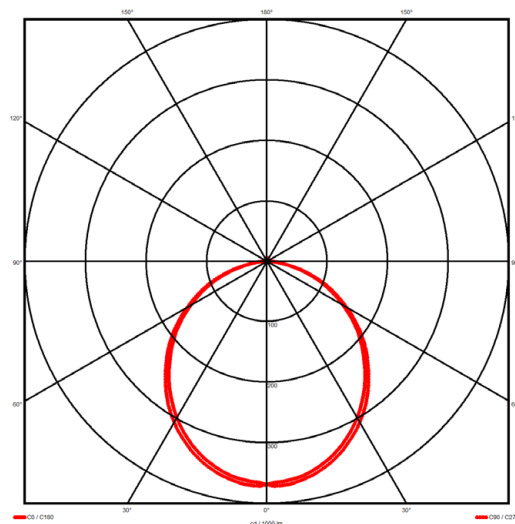

### Luminaire type

Product reference:	IL6-S-1968-830M-DAD-OP-FW
Article Number:	97-IL600446
Product type:	Surface Mount
Mounting type:	Surface
Applications:	Office, General and Retail

### Specification text

Surface Mount luminaire from the iline 6 family. Symmetrical, Wide lighting distribution, UGR <22. Light output of 4265.09lm with an efficacy of 123lm/W. Light source colour temperature 3000K and CRI 85. Complete with DALI control gear. Nominal dimensions L1968 x W60 x H80mm. Finished in White.

### Lighting performance

Output lumens:	4265.09 lm
Efficacy:	123 lm/W
Rated power:	30.6 W
Control gear:	DALI
Dimming range:	1-100%
DC Suitable:	Yes
Colour temperature:	3000 K
MacAdams	< 3
CRI:	85
Radiation pattern:	Symmetrical
Beam angle:	Wide
Unified glare rating (U.G.R.):	<22

### Physical details

Finish:	White
Length:	1968 mm
Width:	60 mm
Height:	80 mm
IP Rating:	IP20