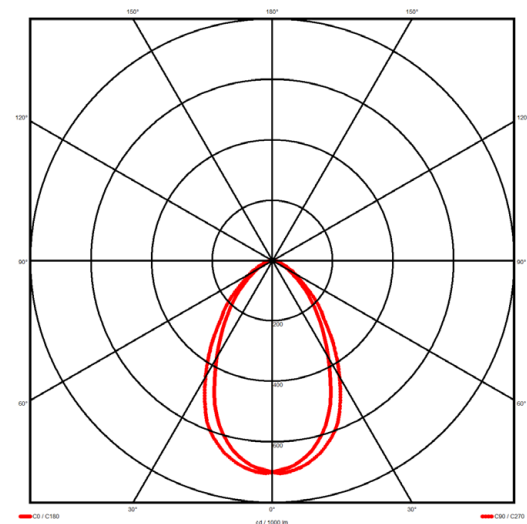

Luminaire type

Product reference:	IL6-S-1968-840M-DAD-MP-FGES
Article Number:	97-IL600445ES
Product type:	Surface Mount
Mounting type:	Surface
Applications:	Office, General and Retail

Specification text

Surface Mount luminaire from the iline 6 family. Symmetrical, Wide lighting distribution, UGR <19. Light output of 4052lm with an efficacy of 117lm/W. Light source colour temperature 4000K and CRI 85. Complete with DALI control gear and self test 3hr emergency. Nominal dimensions L1968 x W60 x H80mm. Finished in Grey.

Lighting performance

Output lumens:	4052 lm
Efficacy:	117 lm/W
Rated power:	30.6 W
Control gear:	DALI
Dimming range:	1-100%
DC Suitable:	Yes
Colour temperature:	4000 K
MacAdams	< 3
CRI:	85
Radiation pattern:	Symmetrical
Beam angle:	Wide
Unified glare rating (U.G.R.):	<19

Physical details

Finish:	Grey
Length:	1968 mm
Width:	60 mm
Height:	80 mm
IP Rating:	IP20