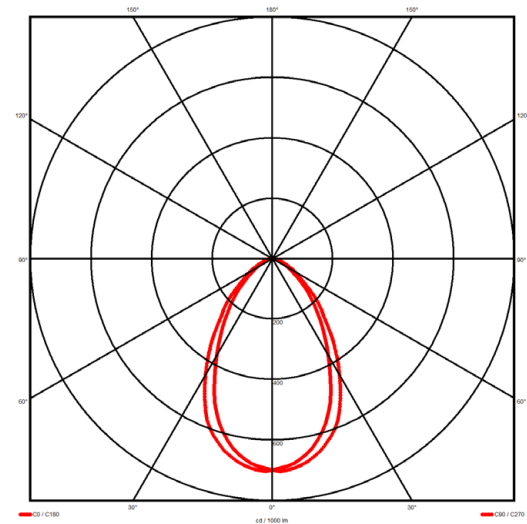

Luminaire type

Product reference: IL6-S-1968-830M-DAD-MP-FGES
Article Number: 97-IL600439ES
Product type: Surface Mount
Mounting type: Surface
Applications: Office, General and Retail

Specification text

Surface Mount luminaire from the iline 6 family. Symmetrical, Wide lighting distribution, UGR <19. Light output of 3930.44lm with an efficacy of 114lm/W. Light source colour temperature 3000K and CRI 85. Complete with DALI control gear and self test 3hr emergency. Nominal dimensions L1968 x W60 x H80mm. Finished in Grey.

Lighting performance

Output lumens: 3930.44 lm
Efficacy: 114 lm/W
Rated power: 30.6 W
Control gear: DALI
Dimming range: 1-100%
DC Suitable: Yes
Colour temperature: 3000 K
MacAdams < 3
CRI: 85
Radiation pattern: Symmetrical
Beam angle: Wide
Unified glare rating (U.G.R): <19

Physical details

Finish: Grey
Length: 1968 mm
Width: 60 mm
Height: 80 mm
IP Rating: IP20