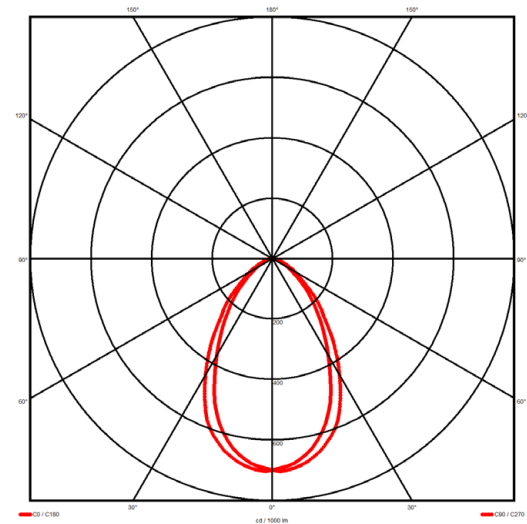

Luminaire type

Product reference: IL6-S-1968-830M-DAD-MP-FGE
 Article Number: 97-IL600439E
 Product type: Surface Mount
 Mounting type: Surface
 Applications: Office, General and Retail

Specification text

Surface Mount luminaire from the iline 6 family. Symmetrical, Wide lighting distribution, UGR <19. Light output of 3930.44lm with an efficacy of 114lm/W. Light source colour temperature 3000K and CRI 85. Complete with DALI control gear and manual test 3hr emergency. Nominal dimensions L1968 x W60 x H80mm. Finished in Grey.

Lighting performance

Output lumens: 3930.44 lm
 Efficacy: 114 lm/W
 Rated power: 30.6 W
 Control gear: DALI
 Dimming range: 1-100%
 DC Suitable: Yes
 Colour temperature: 3000 K
 MacAdams < 3
 CRI: 85
 Radiation pattern: Symmetrical
 Beam angle: Wide
 Unified glare rating (U.G.R): <19

Physical details

Finish: Grey
 Length: 1968 mm
 Width: 60 mm
 Height: 80 mm
 IP Rating: IP20