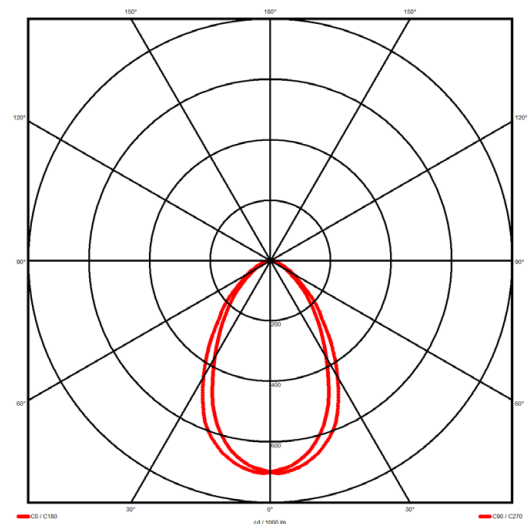

### Luminaire type

Product reference:	IL6-S-1968-830M-DAD-MP-FG
Article Number:	97-IL600439
Product type:	Surface Mount
Mounting type:	Surface
Applications:	Office, General and Retail

### Specification text

Surface Mount luminaire from the iline 6 family. Symmetrical, Wide lighting distribution, UGR <19. Light output of 3930.44lm with an efficacy of 114lm/W. Light source colour temperature 3000K and CRI 85. Complete with DALI control gear. Nominal dimensions L1968 x W60 x H80mm. Finished in Grey.

### Lighting performance

Output lumens:	3930.44 lm
Efficacy:	114 lm/W
Rated power:	30.6 W
Control gear:	DALI
Dimming range:	1-100%
DC Suitable:	Yes
Colour temperature:	3000 K
MacAdams	< 3
CRI:	85
Radiation pattern:	Symmetrical
Beam angle:	Wide
Unified glare rating (U.G.R.):	<19

### Physical details

Finish:	Grey
Length:	1968 mm
Width:	60 mm
Height:	80 mm
IP Rating:	IP20