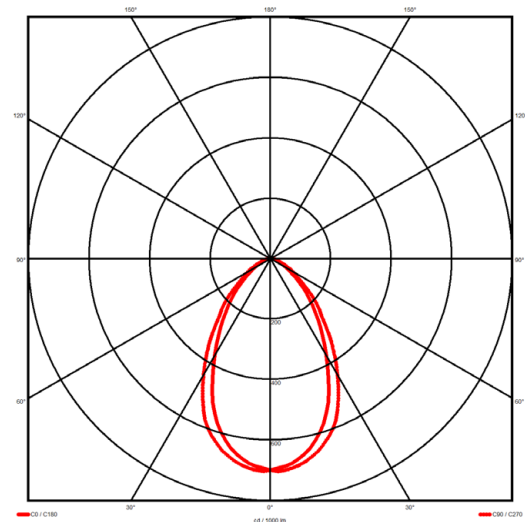

Luminaire type

Product reference:	IL6-S-1968-830M-DAD-MP-FBES
Article Number:	97-IL600438ES
Product type:	Surface Mount
Mounting type:	Surface
Applications:	Office, General and Retail

Specification text

Surface Mount luminaire from the iline 6 family. Symmetrical, Wide lighting distribution, UGR <19. Light output of 3930.44lm with an efficacy of 114lm/W. Light source colour temperature 3000K and CRI 85. Complete with DALI control gear and self test 3hr emergency. Nominal dimensions L1968 x W60 x H80mm. Finished in Black.

Lighting performance

Output lumens:	3930.44 lm
Efficacy:	114 lm/W
Rated power:	30.6 W
Control gear:	DALI
Dimming range:	1-100%
DC Suitable:	Yes
Colour temperature:	3000 K
MacAdams	< 3
CRI:	85
Radiation pattern:	Symmetrical
Beam angle:	Wide
Unified glare rating (U.G.R):	<19

Physical details

Finish:	Black
Length:	1968 mm
Width:	60 mm
Height:	80 mm
IP Rating:	IP20