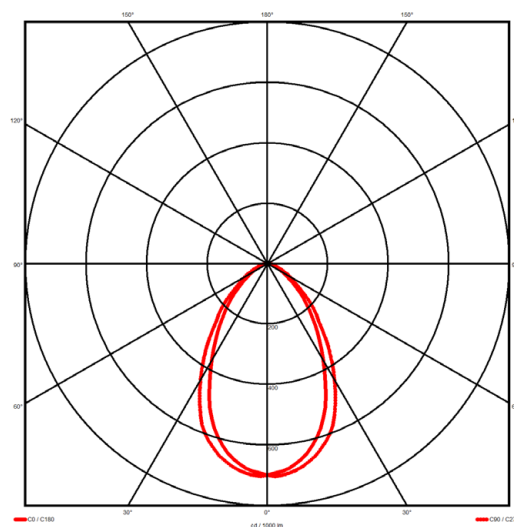

Luminaire type

Product reference:	IL6-S-1968-830M-DAD-MP-FB
Article Number:	97-IL600438
Product type:	Surface Mount
Mounting type:	Surface
Applications:	Office, General and Retail

Specification text

Surface Mount luminaire from the iline 6 family. Symmetrical, Wide lighting distribution, UGR <19. Light output of 3930.44lm with an efficacy of 114lm/W. Light source colour temperature 3000K and CRI 85. Complete with DALI control gear. Nominal dimensions L1968 x W60 x H80mm. Finished in Black.

Lighting performance

Output lumens:	3930.44 lm
Efficacy:	114 lm/W
Rated power:	30.6 W
Control gear:	DALI
Dimming range:	1-100%
DC Suitable:	Yes
Colour temperature:	3000 K
MacAdams	< 3
CRI:	85
Radiation pattern:	Symmetrical
Beam angle:	Wide
Unified glare rating (U.G.R.):	<19

Physical details

Finish:	Black
Length:	1968 mm
Width:	60 mm
Height:	80 mm
IP Rating:	IP20