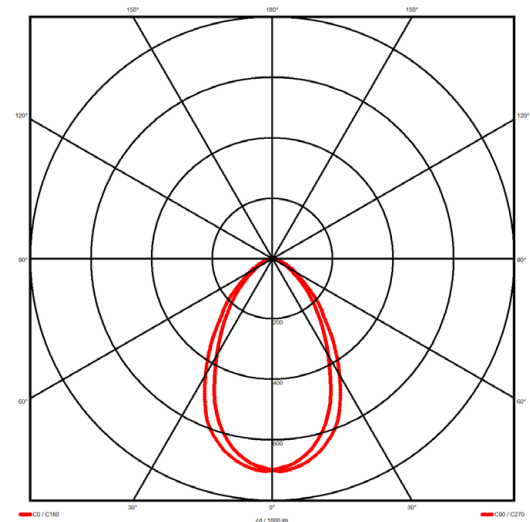

### Luminaire type

Product reference:	IL6-S-1968-830M-DAD-MP-FWES
Article Number:	97-IL600437ES
Product type:	Surface Mount
Mounting type:	Surface
Applications:	Office, General and Retail

### Specification text

Surface Mount luminaire from the iline 6 family. Symmetrical, Wide lighting distribution, UGR <19. Light output of 3930.44lm with an efficacy of 114lm/W. Light source colour temperature 3000K and CRI 85. Complete with DALI control gear and self test 3hr emergency. Nominal dimensions L1968 x W60 x H80mm. Finished in White.

### Lighting performance

Output lumens:	3930.44 lm
Efficacy:	114 lm/W
Rated power:	30.6 W
Control gear:	DALI
Dimming range:	1-100%
DC Suitable:	Yes
Colour temperature:	3000 K
MacAdams	< 3
CRI:	85
Radiation pattern:	Symmetrical
Beam angle:	Wide
Unified glare rating (U.G.R):	<19

### Physical details

Finish:	White
Length:	1968 mm
Width:	60 mm
Height:	80 mm
IP Rating:	IP20