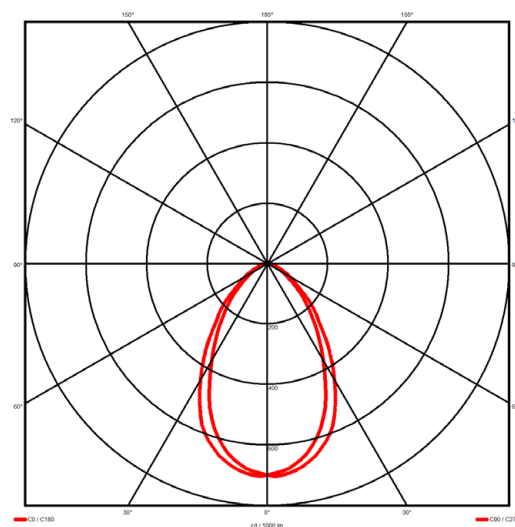

Luminaire type

Product reference:	IL6-S-1968-830M-DAD-MP-FWED
Article Number:	97-IL600437ED
Product type:	Surface Mount
Mounting type:	Surface
Applications:	Office, General and Retail

Specification text

Surface Mount luminaire from the iline 6 family. Symmetrical, Wide lighting distribution, UGR <19. Light output of 3930.44lm with an efficacy of 114lm/W. Light source colour temperature 3000K and CRI 85. Complete with DALI control gear and DALI test 3hr emergency. Nominal dimensions L1968 x W60 x H80mm. Finished in White.

Lighting performance

Output lumens:	3930.44 lm
Efficacy:	114 lm/W
Rated power:	30.6 W
Control gear:	DALI
Dimming range:	1-100%
DC Suitable:	Yes
Colour temperature:	3000 K
MacAdams	< 3
CRI:	85
Radiation pattern:	Symmetrical
Beam angle:	Wide
Unified glare rating (U.G.R):	<19

Physical details

Finish:	White
Length:	1968 mm
Width:	60 mm
Height:	80 mm
IP Rating:	IP20