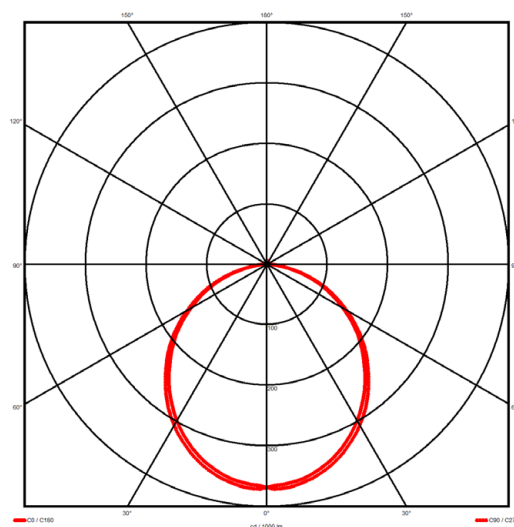

### Specification text

Pendant luminaire from the iline 6 family. Symmetrical, Wide lighting distribution, UGR <22. Light output of 4397lm with an efficacy of 127lm/W. Light source colour temperature 4000K and CRI 85. Complete with DALI control gear and self test 3hr emergency. Nominal dimensions L1968 x W60 x H80mm. Finished in Grey.

### Lighting performance

Output lumens:	4397 lm
Efficacy:	127 lm/W
Rated power:	30.6 W
Control gear:	DALI
Dimming range:	1-100%
DC Suitable:	Yes
Colour temperature:	4000 K
MacAdams	< 3
CRI:	85
Radiation pattern:	Symmetrical
Beam angle:	Wide
Unified glare rating (U.G.R.):	<22

### Physical details

Finish:	Grey
Length:	1968 mm
Width:	60 mm
Height:	80 mm
IP Rating:	IP20