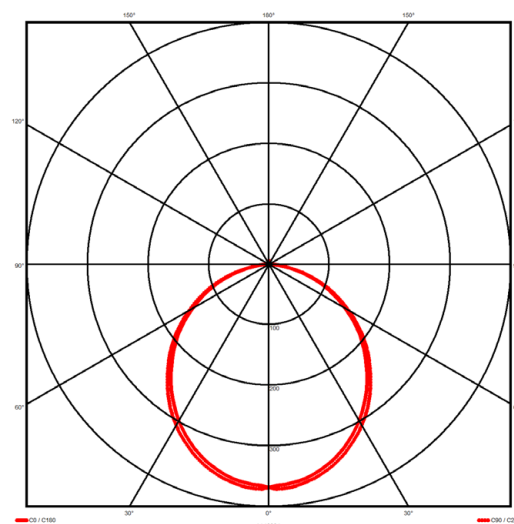

Luminaire type

Product reference:	IL6-WS-1968-840M-DAD-OP-FW
Article Number:	97-IL600434
Product type:	Pendant
Mounting type:	Pendant
Applications:	Office, General and Retail

Specification text

Pendant luminaire from the iline 6 family. Symmetrical, Wide lighting distribution, UGR <22. Light output of 4397lm with an efficacy of 127lm/W. Light source colour temperature 4000K and CRI 85. Complete with DALI control gear. Nominal dimensions L1968 x W60 x H80mm. Finished in White.

Lighting performance

Output lumens:	4397 lm
Efficacy:	127 lm/W
Rated power:	30.6 W
Control gear:	DALI
Dimming range:	1-100%
DC Suitable:	Yes
Colour temperature:	4000 K
MacAdams	< 3
CRI:	85
Radiation pattern:	Symmetrical
Beam angle:	Wide
Unified glare rating (U.G.R.):	<22

Physical details

Finish:	White
Length:	1968 mm
Width:	60 mm
Height:	80 mm
IP Rating:	IP20