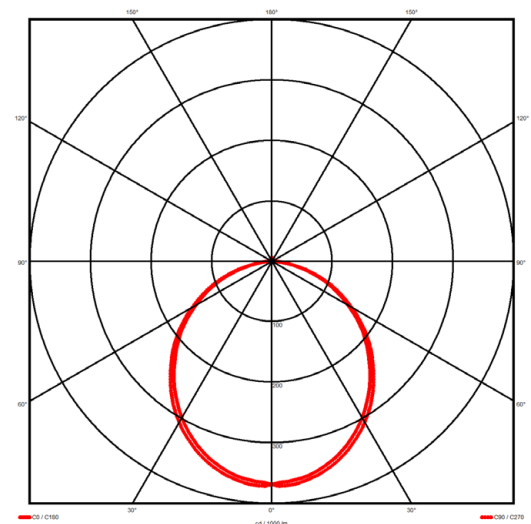

### Specification text

Pendant luminaire from the iline 6 family. Symmetrical, Wide lighting distribution, UGR <22. Light output of 4265.09lm with an efficacy of 123lm/W. Light source colour temperature 3000K and CRI 85. Complete with DALI control gear and DALI test 3hr emergency. Nominal dimensions L1968 x W60 x H80mm. Finished in Grey.

### Lighting performance

Output lumens:	4265.09 lm
Efficacy:	123 lm/W
Rated power:	30.6 W
Control gear:	DALI
Dimming range:	1-100%
DC Suitable:	Yes
Colour temperature:	3000 K
MacAdams	< 3
CRI:	85
Radiation pattern:	Symmetrical
Beam angle:	Wide
Unified glare rating (U.G.R.):	<22

### Physical details

Finish:	Grey
Length:	1968 mm
Width:	60 mm
Height:	80 mm
IP Rating:	IP20