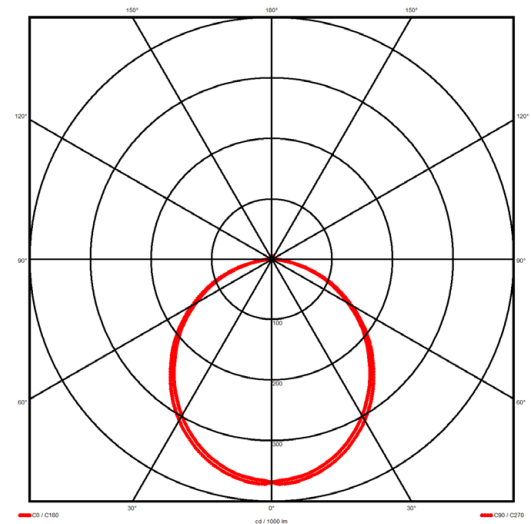

### Specification text

Pendant luminaire from the iline 6 family. Symmetrical, Wide lighting distribution, UGR <22. Light output of 4265.09lm with an efficacy of 123lm/W. Light source colour temperature 3000K and CRI 85. Complete with DALI control gear and manual test 3hr emergency. Nominal dimensions L1968 x W60 x H80mm. Finished in Grey.

### Lighting performance

Output lumens:	4265.09 lm
Efficacy:	123 lm/W
Rated power:	30.6 W
Control gear:	DALI
Dimming range:	1-100%
DC Suitable:	Yes
Colour temperature:	3000 K
MacAdams	< 3
CRI:	85
Radiation pattern:	Symmetrical
Beam angle:	Wide
Unified glare rating (U.G.R.):	<22

### Physical details

Finish:	Grey
Length:	1968 mm
Width:	60 mm
Height:	80 mm
IP Rating:	IP20