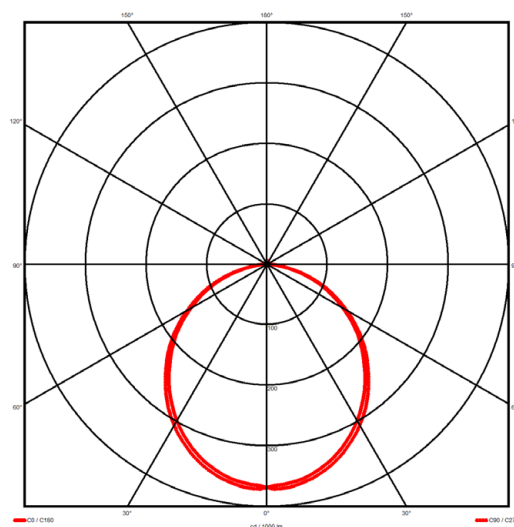

Luminaire type

Product reference:	IL6-WS-1968-830M-DAD-OP-FBES
Article Number:	97-IL600429ES
Product type:	Pendant
Mounting type:	Pendant
Applications:	Office, General and Retail

Specification text

Pendant luminaire from the iline 6 family. Symmetrical, Wide lighting distribution, UGR <22. Light output of 4265.09lm with an efficacy of 123lm/W. Light source colour temperature 3000K and CRI 85. Complete with DALI control gear and self test 3hr emergency. Nominal dimensions L1968 x W60 x H80mm. Finished in Black.

Lighting performance

Output lumens:	4265.09 lm
Efficacy:	123 lm/W
Rated power:	30.6 W
Control gear:	DALI
Dimming range:	1-100%
DC Suitable:	Yes
Colour temperature:	3000 K
MacAdams	< 3
CRI:	85
Radiation pattern:	Symmetrical
Beam angle:	Wide
Unified glare rating (U.G.R):	<22

Physical details

Finish:	Black
Length:	1968 mm
Width:	60 mm
Height:	80 mm
IP Rating:	IP20