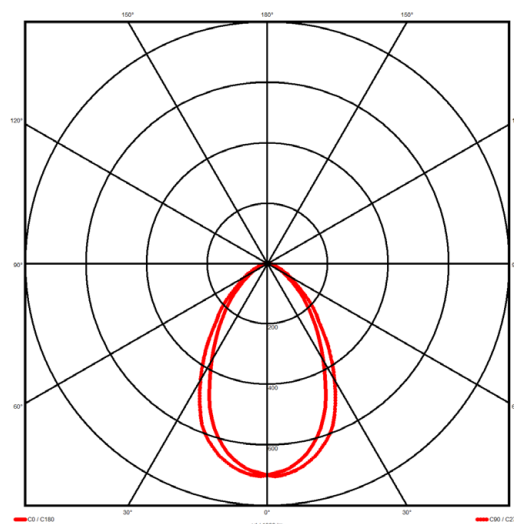

Luminaire type

Product reference:	IL6-WS-1968-840M-DAD-MP-FWES
Article Number:	97-IL600425ES
Product type:	Pendant
Mounting type:	Pendant
Applications:	Office, General and Retail

Specification text

Pendant luminaire from the iline 6 family. Symmetrical, Wide lighting distribution, UGR <19. Light output of 4052lm with an efficacy of 117lm/W. Light source colour temperature 4000K and CRI 85. Complete with DALI control gear and self test 3hr emergency. Nominal dimensions L1968 x W60 x H80mm. Finished in White.

Lighting performance

Output lumens:	4052 lm
Efficacy:	117 lm/W
Rated power:	30.6 W
Control gear:	DALI
Dimming range:	1-100%
DC Suitable:	Yes
Colour temperature:	4000 K
MacAdams	< 3
CRI:	85
Radiation pattern:	Symmetrical
Beam angle:	Wide
Unified glare rating (U.G.R.):	<19

Physical details

Finish:	White
Length:	1968 mm
Width:	60 mm
Height:	80 mm
IP Rating:	IP20