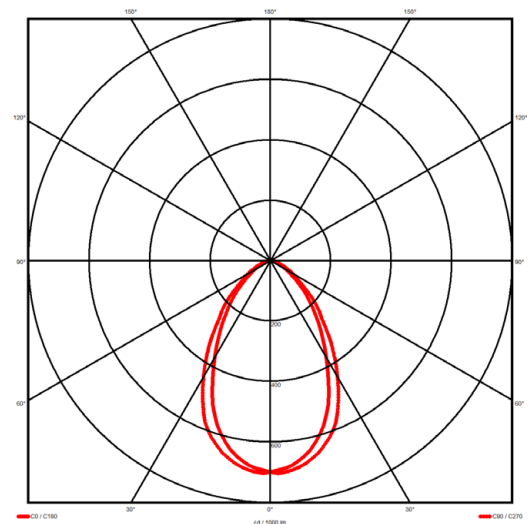

Luminaire type

Product reference:	IL6-WS-1968-830M-DAD-MP-FG
Article Number:	97-IL600421
Product type:	Pendant
Mounting type:	Pendant
Applications:	Office, General and Retail

Specification text

Pendant luminaire from the iline 6 family. Symmetrical, Wide lighting distribution, UGR <19. Light output of 3930.44lm with an efficacy of 114lm/W. Light source colour temperature 3000K and CRI 85. Complete with DALI control gear. Nominal dimensions L1968 x W60 x H80mm. Finished in Grey.

Lighting performance

Output lumens:	3930.44 lm
Efficacy:	114 lm/W
Rated power:	30.6 W
Control gear:	DALI
Dimming range:	1-100%
DC Suitable:	Yes
Colour temperature:	3000 K
MacAdams	< 3
CRI:	85
Radiation pattern:	Symmetrical
Beam angle:	Wide
Unified glare rating (U.G.R.):	<19

Physical details

Finish:	Grey
Length:	1968 mm
Width:	60 mm
Height:	80 mm
IP Rating:	IP20